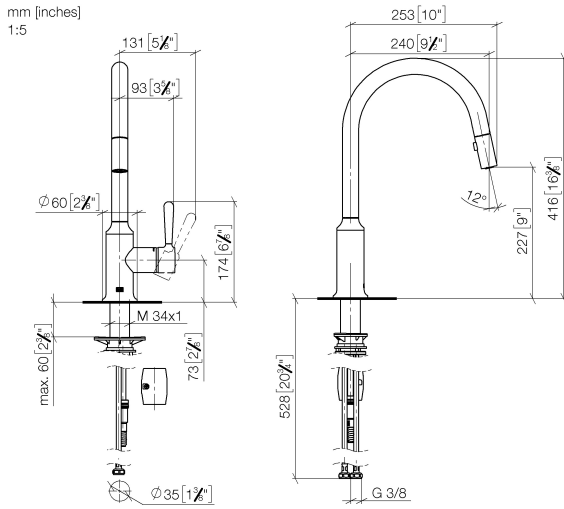

33 870 809

- 240mm projection
- pivotable spout 360°
- Optional swivel limiter available with swivel limiter set 12 823 970 90
- air-enriched flow and spray flow
- 1800 mm metal shower hose
- sprayface with anti-scaling system
- max. flow 8 l/min at 3 bar flow pressure
- lead-free
- This product can help a building meet the requirements of Green Building Rating Systems, e.g. LEED®, BREEAM®, DGNB

Recommended miscellaneous

Swivel limitation set -

12 823 970 90

Recommended miscellaneous

VAIA Dispenser with rosette - Chrome

82 434 809-00

33 870 809

Flow rate chart

Certificates

LGA\_28657.

Belgaqua\_24-005-  
27\_3.

33 870 809

Spare parts list

No.	Item Number	Name	Quantity used	Delivery time
1	90 28 22 397 00-00	spout	1	10
2	90 15 05 064 05 90	cartridge	1	2
3	09 14 10 190 90	seal	1	2
4	09 28 30 030-00	cover	1	10
5	90 20 80 052 00-00	handle	1	10
6	04 28 20 067 00 90	pipe	1	2
7	90 24 03 253 00 90	adaptor	1	2
8	04 30 02 120 00-00	hose	1	10
9	04 21 50 010 00 90	accessories	1	2
10	04 30 04 101 00 90	hose	2	2
11	04 30 11 040 00 90	fixing set	1	2
12	90 18 40 317 00-00	shower	1	10